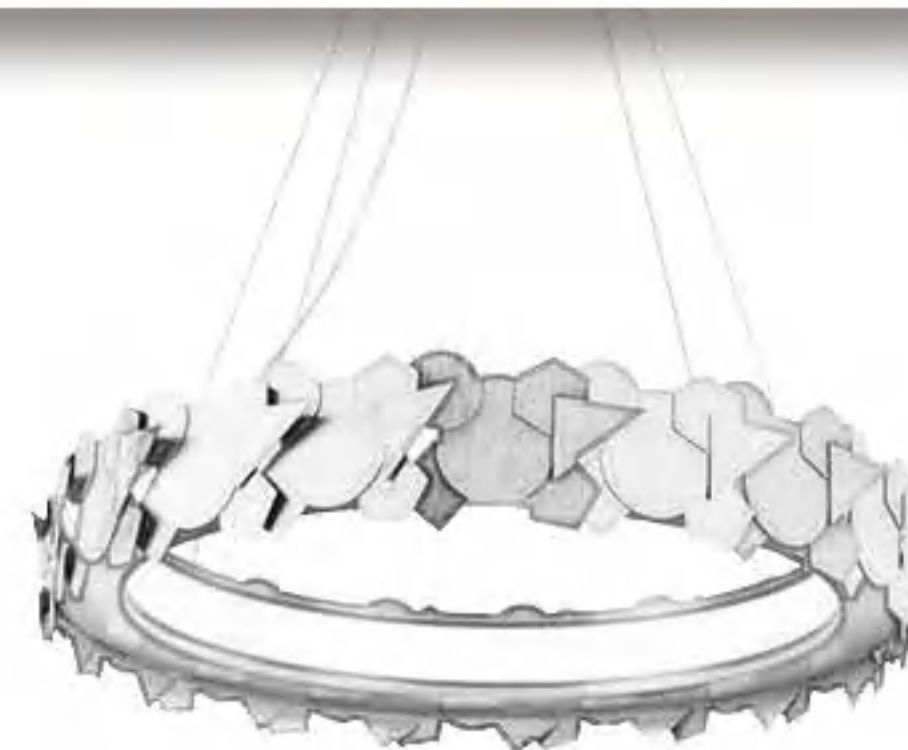

Item No	Size	Power
HL61P48-600	D600xH1100mm	36W
HL61P48-800	D800xH1100mm	48W