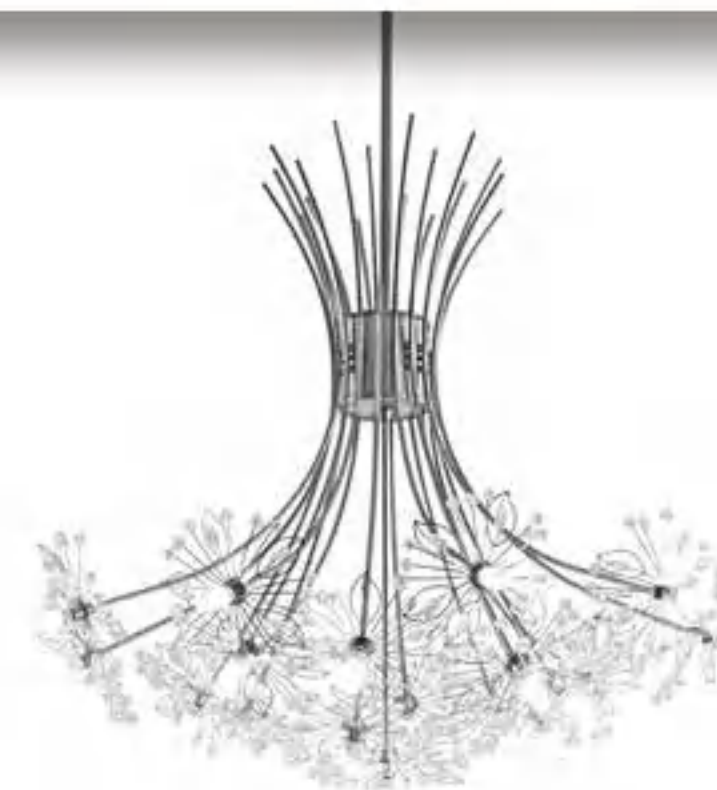

Item No	Size	LED Bulb
HL61P46-400	D400xH350mm	E14 x 8
HL61P46-700	D700xH350mm	E14 x 16

Item No	Size	LED Bulb
HL61P47-650	D650xH580mm	E14 x 9
HL61P46-800	D800xH580mm	E14 x 18

Item No	Size	Power
HL61P48-600	D600xH1100mm	36W
HL61P48-800	D800xH1100mm	48W

Item No	Size	LED Bulb
HL61P49-720	D720xH520mm	E14 x 9
HL61P49-850	D850xH600mm	E14 x 12

Item No	Size	LED Bulb
HL61P50-520	D520xH500mm	G4 x 13
HL61P50-770	D770xH620mm	G4 x 19

Item No	Size	LED Bulb
HL61P51-600	D600xH450mm	E14 x 15
HL61P51-800	D800xH450mm	E14 x 20
HL61P51-1100	D1100xH450mm	E14 x 34
HL61P51-1200	D1200xH450mm	E14 x 40