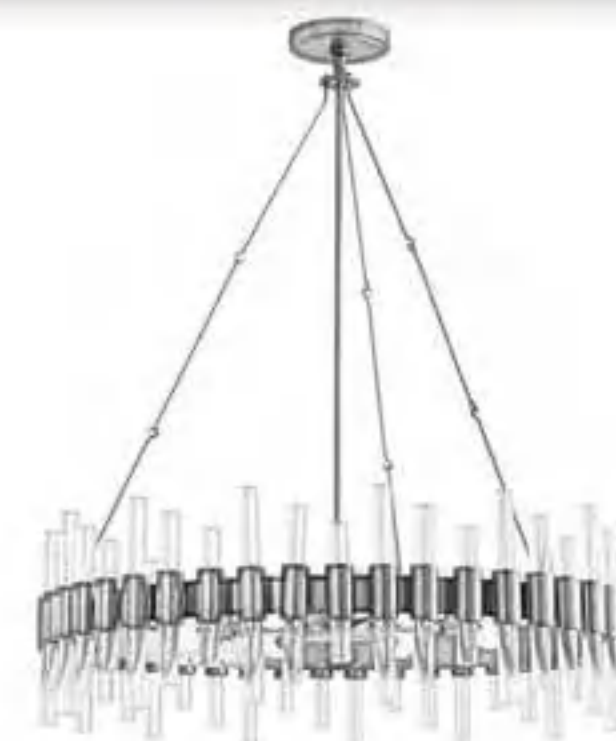

Item No	Size	LED Bulb
HL61P45-450	D450xH550mm	E14 x 6
HL61P45-600	D600xH550mm	E14 x 8
HL61P45-800	D800xH550mm	E14 x 10
HL61P45-850	D850xH750mm	E14 x 16